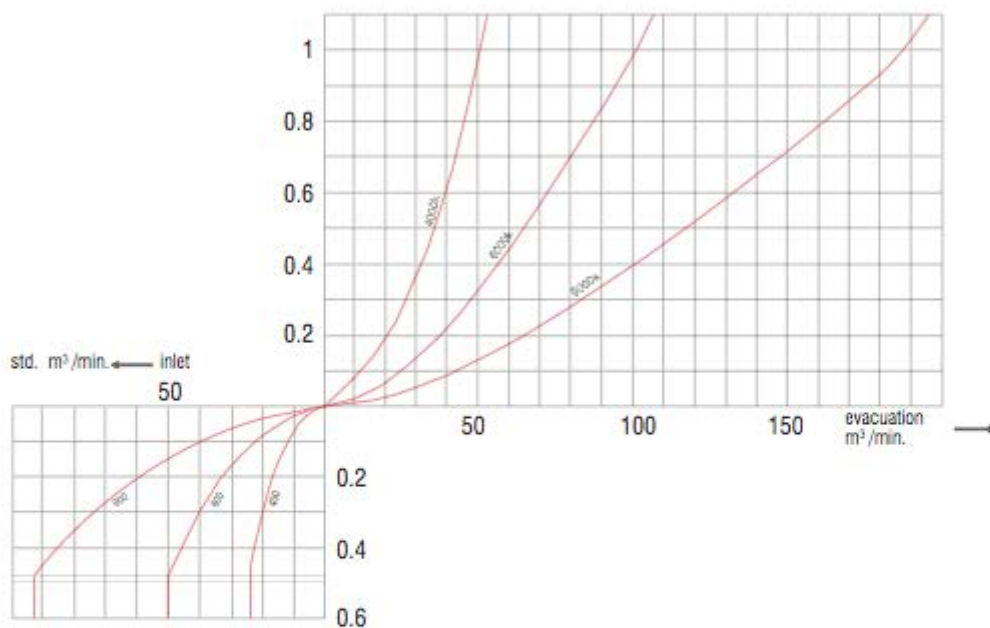

DIAGRAMMI PORTATA ARIA FLOW CAPACITY DIAGRAM

Sfiato automatico a grande portata -
diagramma portata aria

Automatic air relief -
flow capacity diagram

DIAGRAMMI PORTATA ARIA FLOW CAPACITY DIAGRAM