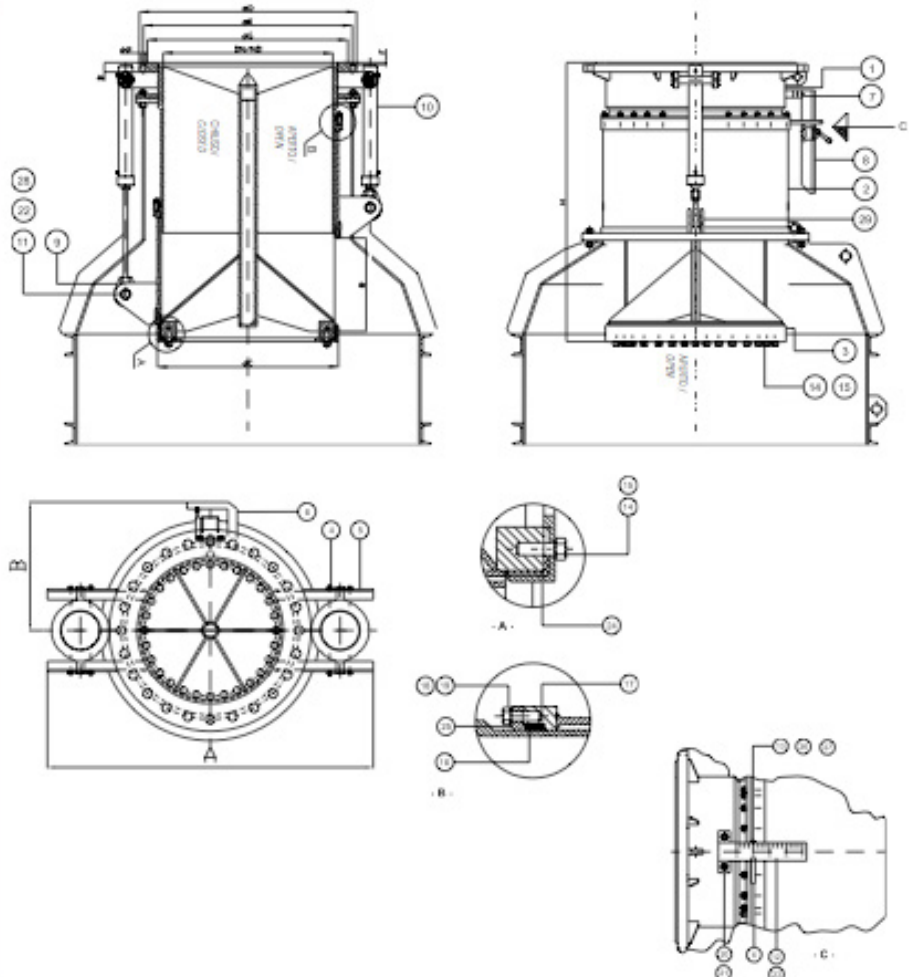

ITALIANA VALVOLE INDUSTRIALI TORINO

Produzione e vendita apparecchiature idrauliche e industriali

Valvola a getto conico

Conical valves

PN: 10-16-25-40

DN: 300-2000

MATERIALS		
POS	DENOMINATION	MATERIAL
1	BODY	S275JR + AISI304
2	COVER	S275JR + AISI304
3	FLANGE	S275JR
4	DIAGONAL SCREW	8.8
5	CYLINDER GUIDE COVER	F-111
6	SWITCH LIMIT SDP	S275JR
7	BASE	S275JR
8	SUPPORT LIMIT SWITCH	A42B
9	BOX BAL	-
10	HYDRAULIC CYLINDER	-
11	PIN	F-114
12	RULER	ALUMINIUM
13	LIMIT SWITCH	XDM-A115
14	DIAGONAL SCREW	8.8
15	GROWER WASHER	STEEL
16	COLLAR	SIMRIT NBR / 1051
17	COUNTER COLLAR	CESTICUR
18	DIAGONAL SCREW	8.8
19	GROWER WASHER	STEEL
20	DIAGONAL SCREW	8.8
21	GROWER WASHER	STEEL
22	PIN BOLT	STEEL
23	RIVET	ALUMINIUM
24	SEAT	EPDM
25	COVER COLLAR	S275JR
26	SCREW (DN912)	8.8
27	NUT(DIN934)	8.8
28	WASHER	STEEL
29	SPACER	F-111
30	STATIC DEFLECTOR	STEEL
31	MOBILE DEFLECTOR	STEEL