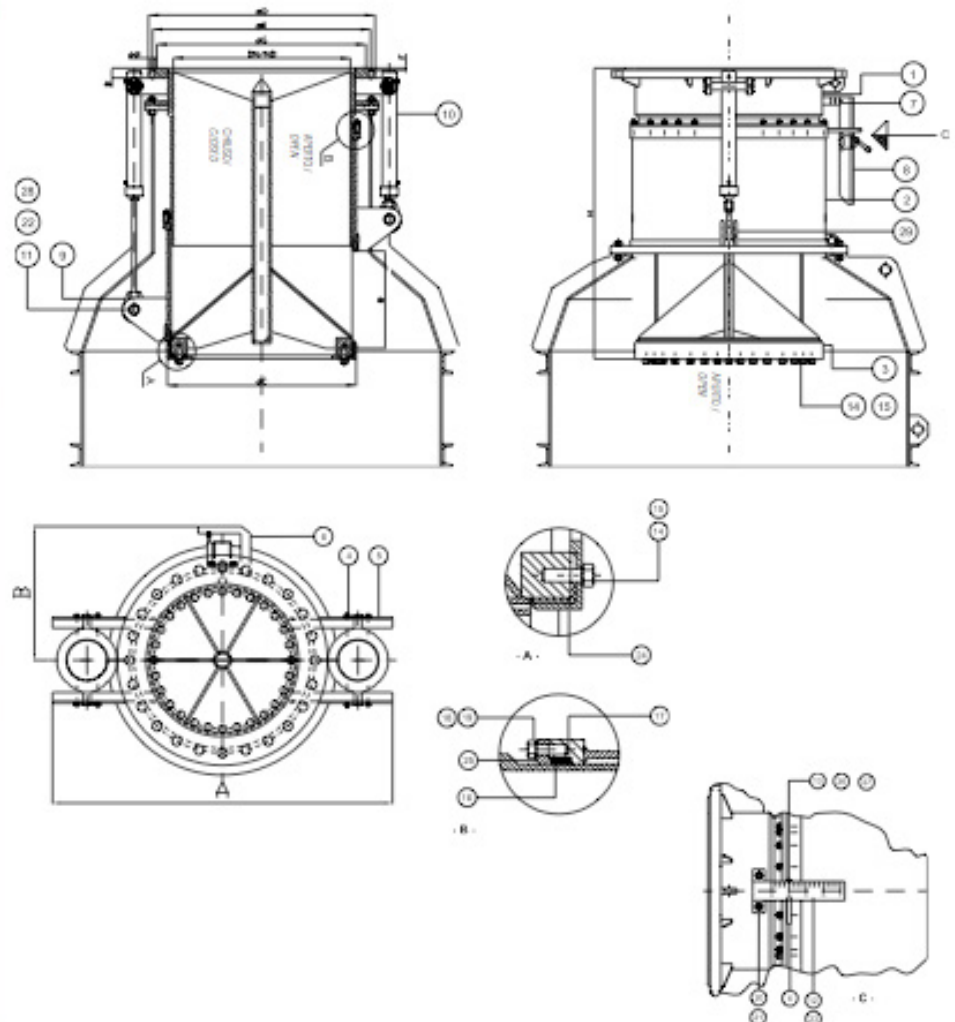

ITALIANA VALVOLE INDUSTRIALI TORINO

Produzione e vendita apparecchiature idrauliche e industriali

Valvola a getto conico

Conical valves

PN: 10-16-25-40

DN: 300-2000

MATERIALS		
POS	DENOMINATION	MATERIAL
1	BODY	S275JR - A/ISI304
2	COVER	S275JR - A/ISI304
3	FLANGE	S275JR
4	DIAGONAL SCREW	8.8
5	CYLINDER GUIDE COVER	F-111
6	SWITCH LIMIT STOP	S275JR
7	BASE	S275JR
8	SUPPORT LIMIT SWITCH	A42B
9	BOX BALL	-
10	HYDRAULIC CYLINDER	-
11	PIN	F-114
12	RULER	ALUMINIUM
13	LIMIT SWITCH	KOM-A115
14	DIAGONAL SCREW	8.8
15	GROWER WASHER	STEEL
16	COLLAR	SIMRIT NBR / 1051
17	COUNTER COLLAR	CESTICUR
18	DIAGONAL SCREW	8.8
19	GROWER WASHER	STEEL
20	DIAGONAL SCREW	8.8
21	GROWER WASHER	STEEL
22	PIN BOLT	STEEL
23	RIVET	ALUMINIUM
24	SEAT	EPDM
25	COVER COLLAR	S275JR
26	SCREW (DN912)	8.8
27	NUT (DN934)	8.8
28	WASHER	STEEL
29	SPACER	F-111
30	STATIC DEFLECTOR	STEEL
31	MOBILE DEFLECTOR	STEEL